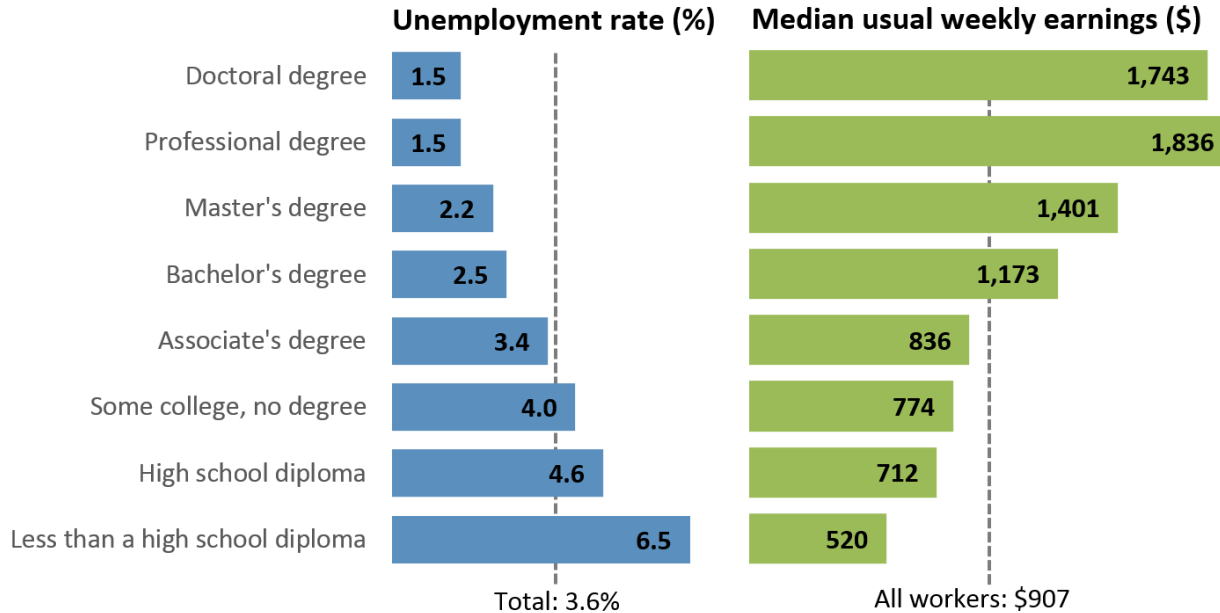

# Source: US Bureau of Labor Statistics

<https://www.bls.gov/emp/chart-unemployment-earnings-education.htm>

This chart does **NOT** indicate the best reason to go to graduate school.  
It **DOES** show that your time and effort in grad school will not be wasted.

### Unemployment rates and earnings by educational attainment, 2017

Note: Data are for persons age 25 and over. Earnings are for full-time wage and salary workers.  
Source: U.S. Bureau of Labor Statistics, Current Population Survey.