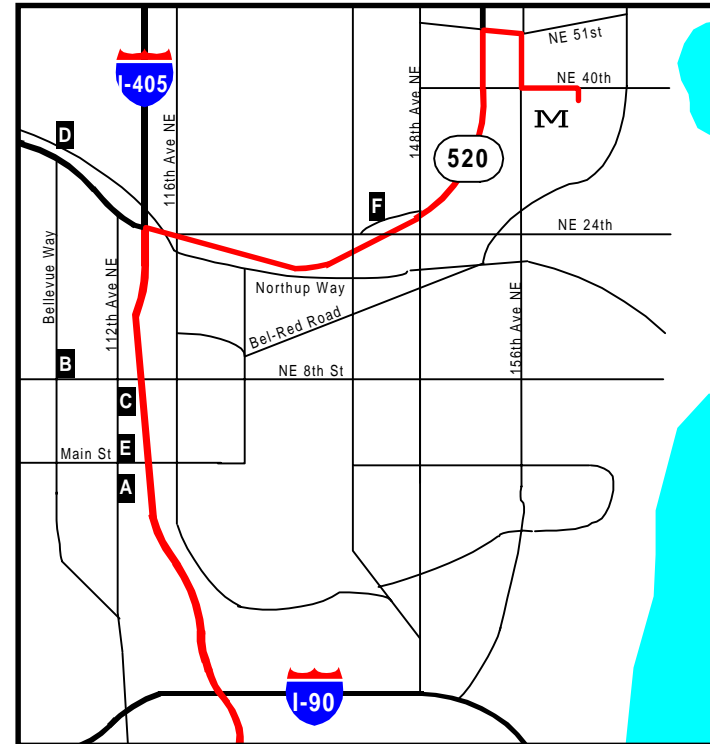

Microsoft Corporation
 One Microsoft Way
 Redmond, WA 98052
 (425) 936-8080

Map of Seattle area

Driving instructions to Microsoft from Sea-Tac International Airport

Leaving the Airport:

- Follow signs to Freeways. This will put you on East 518.
- Follow signs to Interstate 5 and Interstate 405.
- Take North Interstate 405 - Renton exit (center lane).
- Continue on North Interstate 405 through Renton and Bellevue, approx. 14 mi.
- Take East Highway 520 - Redmond exit.
- Take NE 51st Street exit.
- Turn right at stop sign onto NE 51st Street.
- Turn right at first light onto 156th Ave NE.
- Turn left onto NE 36th Street.

Map of Microsoft campus and vicinity

HOTELS

- | | |
|--|--|
| <p>A Red Lion Inn
 300 112th SE
 Bellevue
 (206) 455-1300</p> | <p>D La Quinta
 10530 NE Northup Way
 Kirkland
 (206) 828-6585</p> |
| <p>B Hyatt Regency
 NE 8th and Bellevue Way
 Bellevue
 (206) 462-2626</p> | <p>E Holiday Inn of Bellevue
 11211 Main Street
 Bellevue
 (206) 462-6600</p> |
| <p>C Hilton Bellevue
 100 112th NE
 Bellevue
 (206) 455-3330</p> | <p>F The Residence Inn
 14455 NE 29th Place
 Bellevue
 (206) 882-1222</p> |