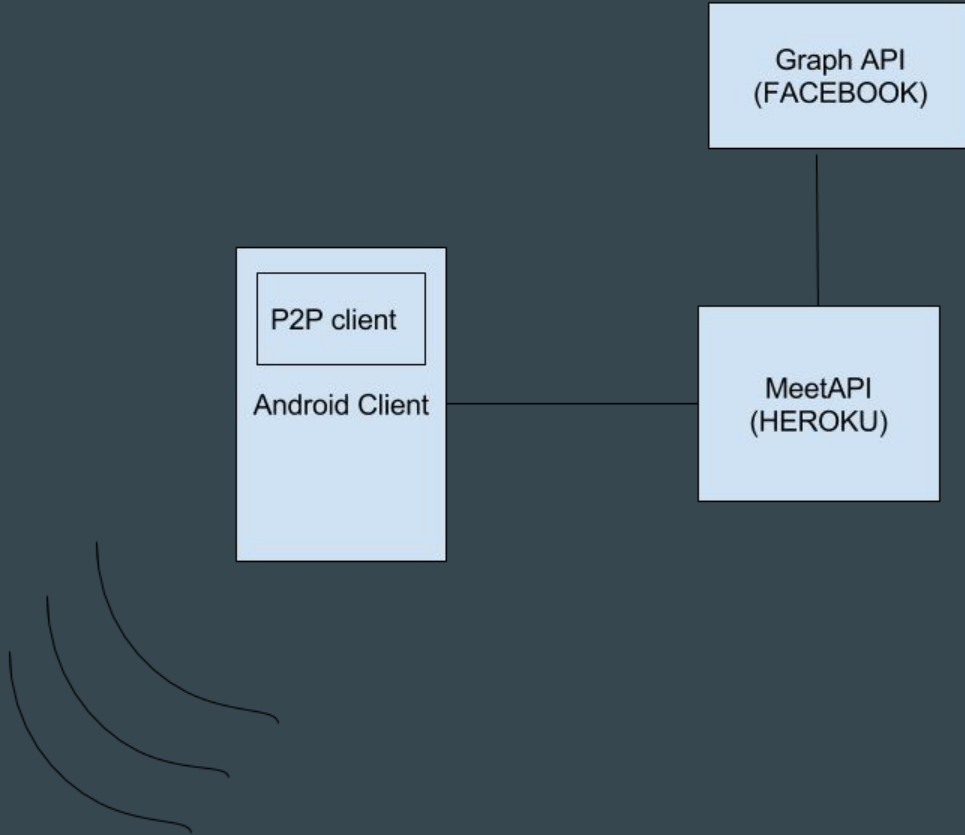

Architecture